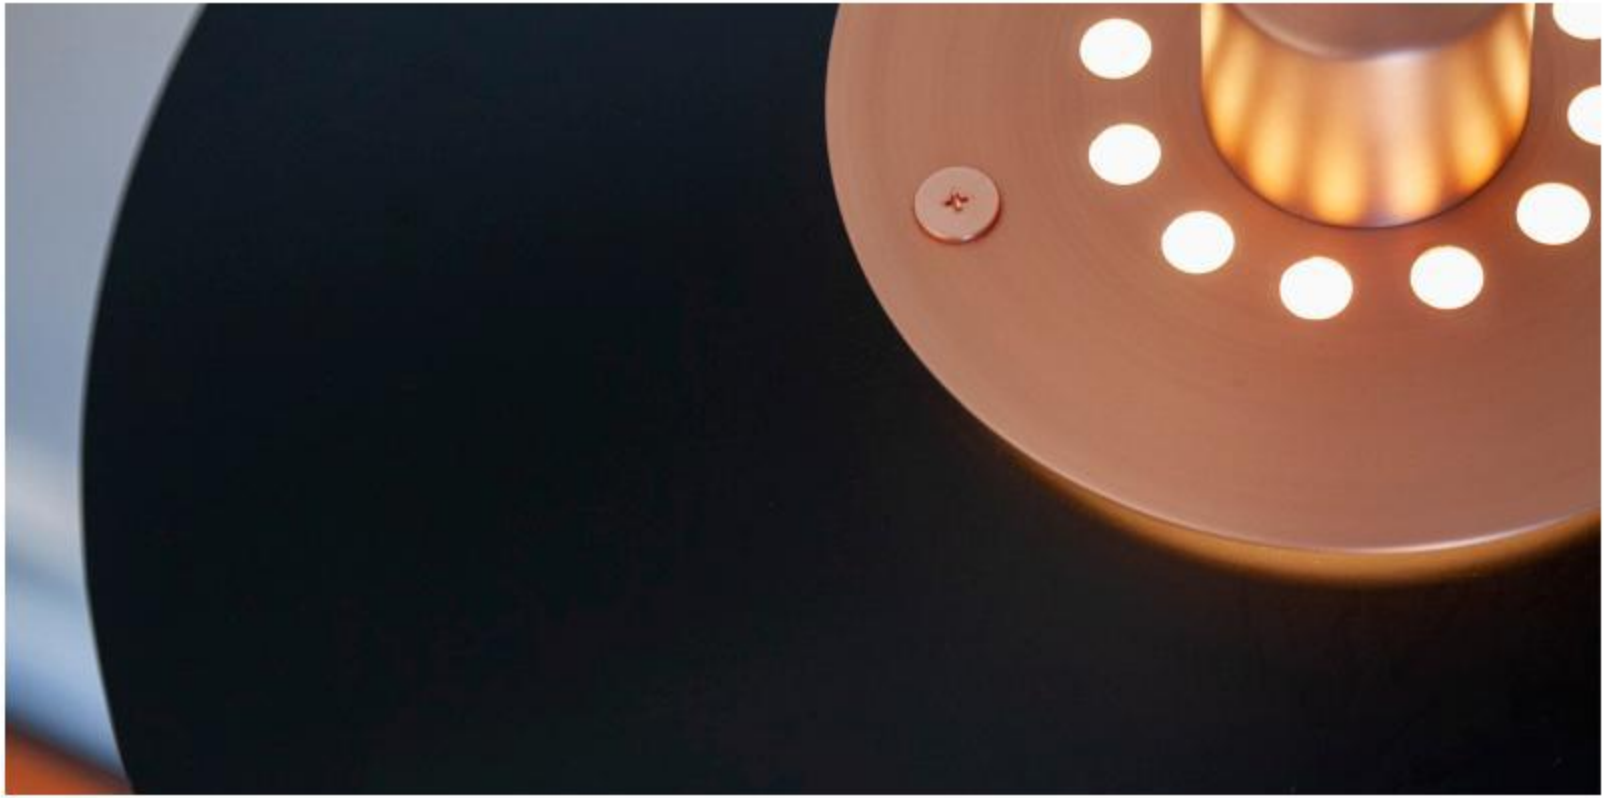

## Rivoli

Rivoli is a family of lamps designed to achieve a light source that can illuminate both upward and downward, while maintaining a classic, Scandinavian look.

Designed by Michael Waltersdorff

**Rivoli pendant Ø40**  
White/chrome  
Art. 990792