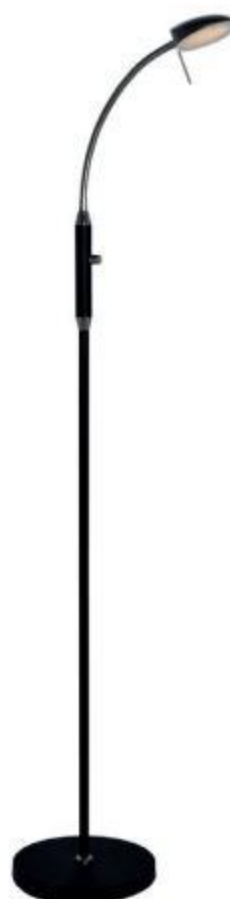

Vegas floor lamp
Black/chrome
Art. 716005

Size: Ø10 cm, H140 cm
Material: Metal
Color: Black, chrome
Socket: Built-in 7W LED,
560 lm, 3000 K
Cable: 150 cm plastic