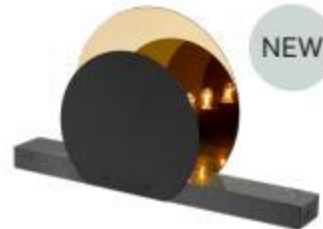

● Black ● Antique brass

Magni  
Page 175

○ White

Marble Eclipse  
Page 67

● Black ○ White ● Green

Metropole  
Page 56

● Black ● Antique brass

Metropole deluxe  
Page 53