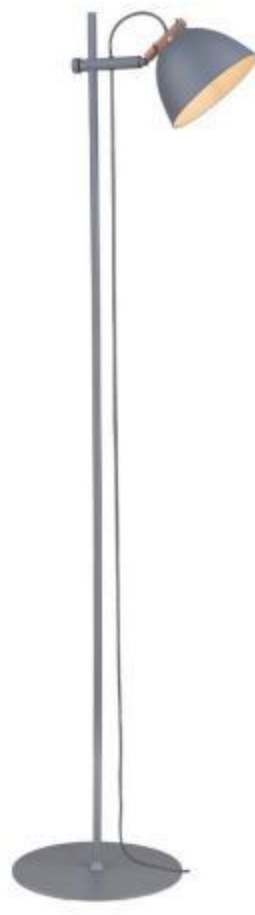

Århus Ø18
Grey
Art. 738182

Size: Ø18 cm, H132 cm
Material: Metal, mahogany
Color: Grey
Socket: G9, Max 28W
Cable: 150 cm textile