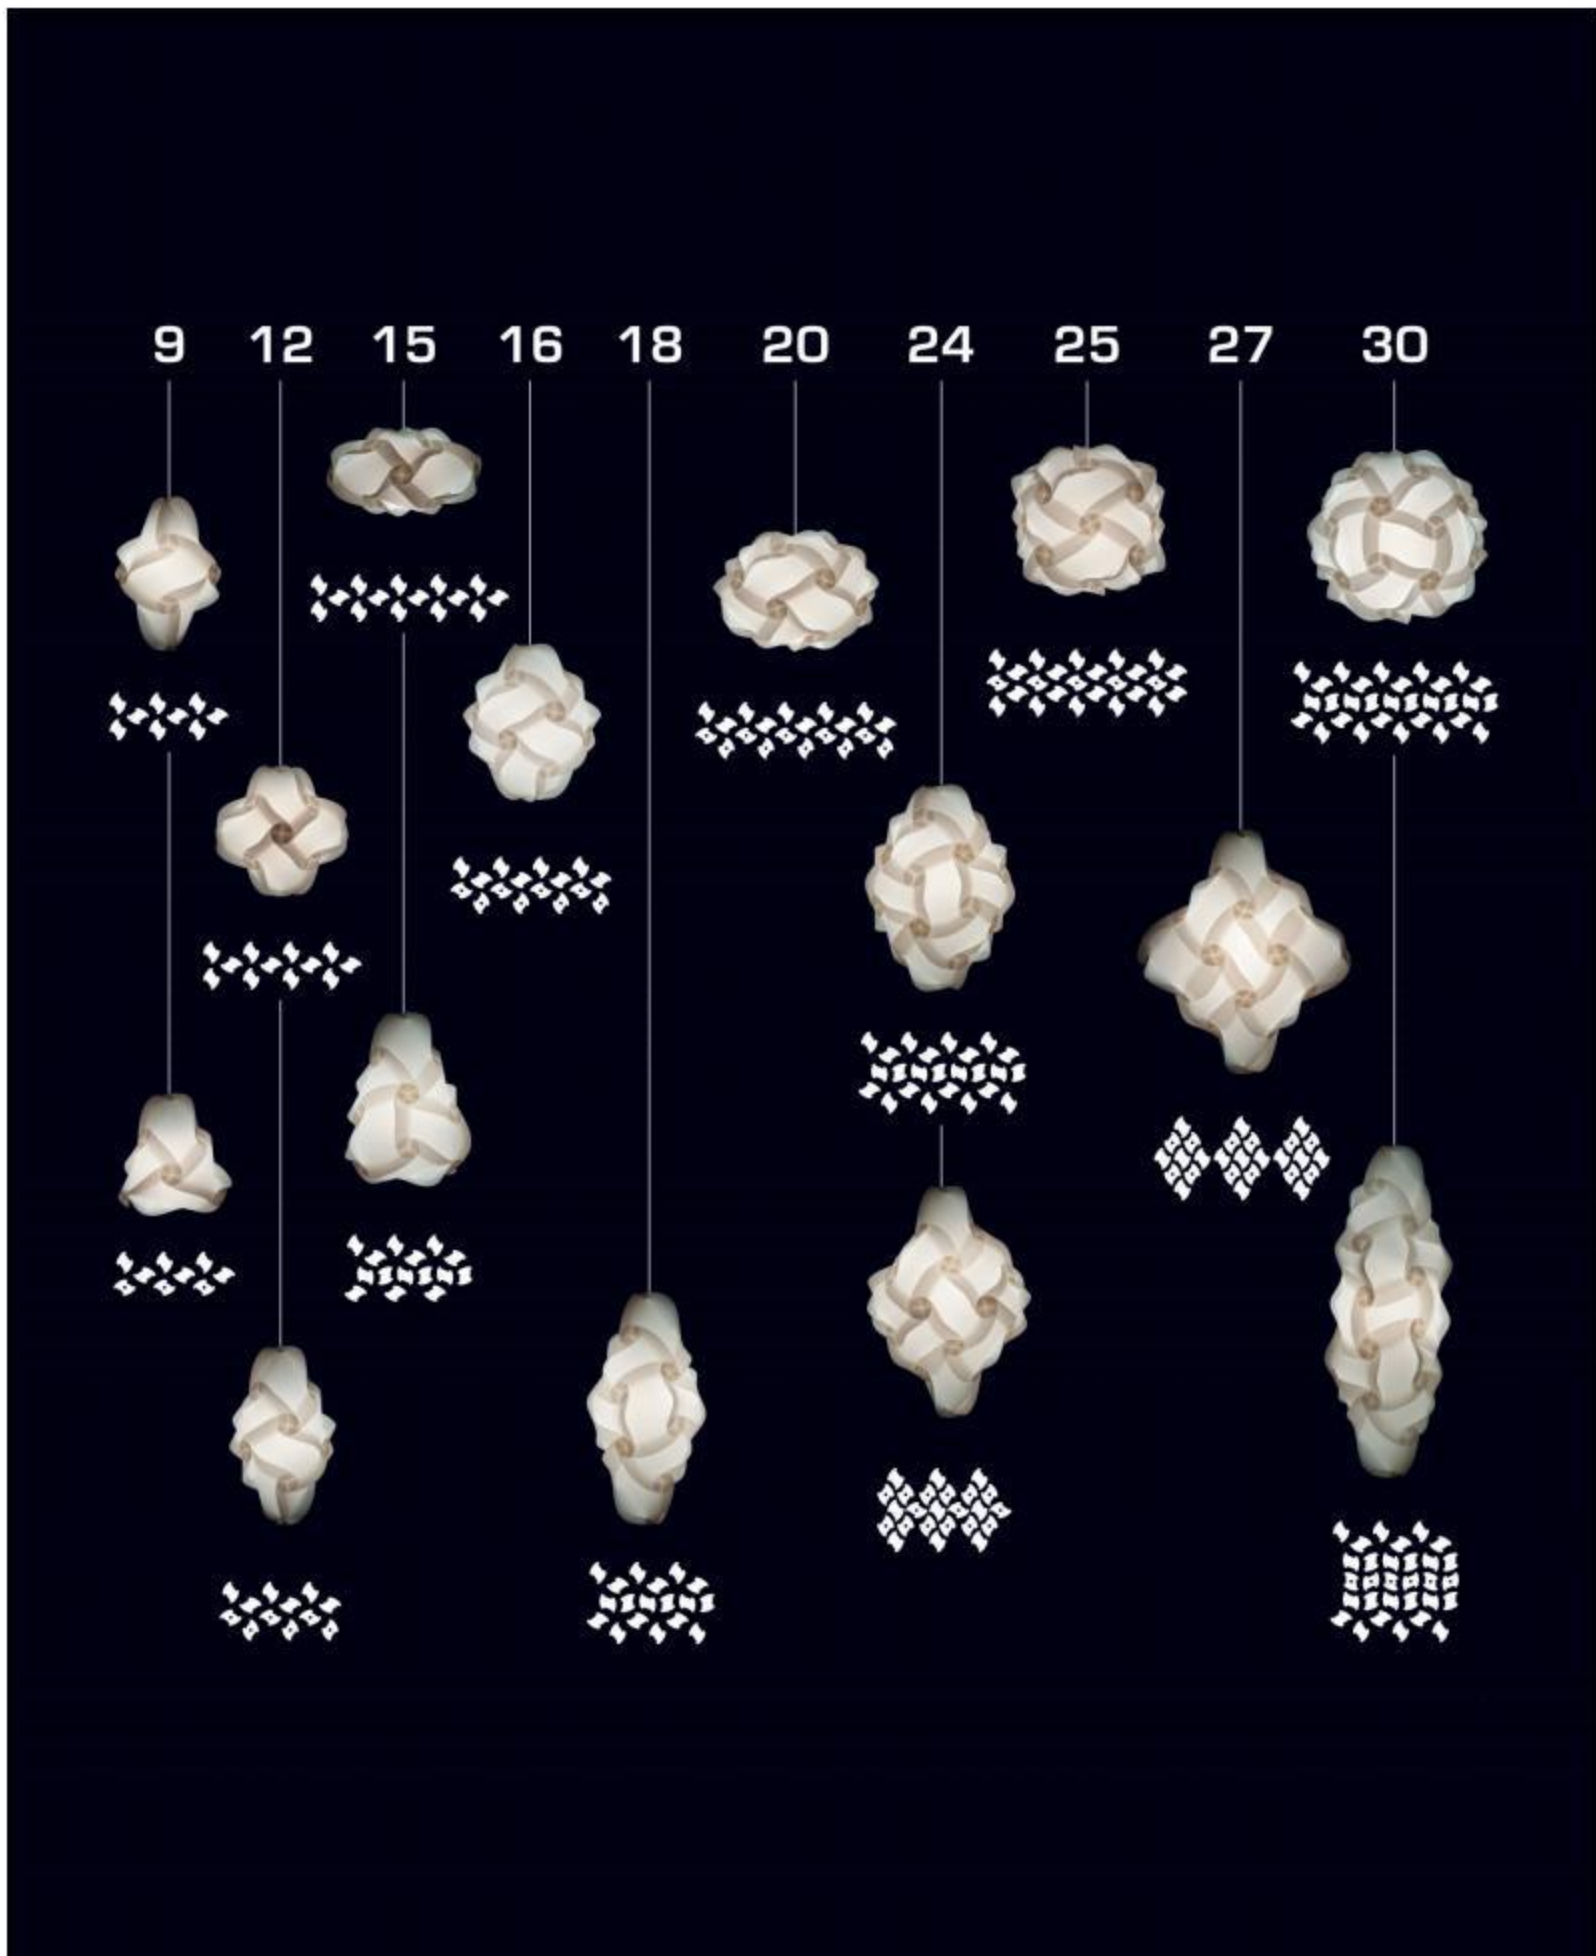

IQlight® - The Variations

22+ variants with just 1 module

IQlight® is a self assembly lighting system made up of interlocking quadrilaterals. Lamps of various shapes and sizes can be constructed by linking together the identical elements. The standard IQlight® pack contains 30 modules.

The variations shown below are proven variants using from 9 to 120 modules. Taking into consideration, that the IQlight® module is available in 6 sizes, that's at least 132 different lamps you can make with IQlight®. But the only limit is your own imagination really. Play around with the small test modules included in the kit-perhaps you can create your very own and unique variant?