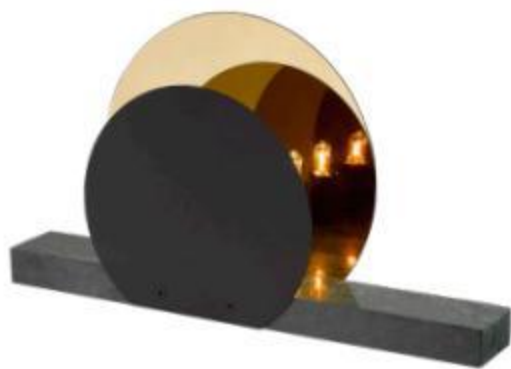

Marble Eclipse

Green

Art. 740505

Size: Ø25, H20 cm, L36cm
Material: Marble, metal
Color: Green
Socket: G9, Max 28W excl.
Cable: 200cm textile