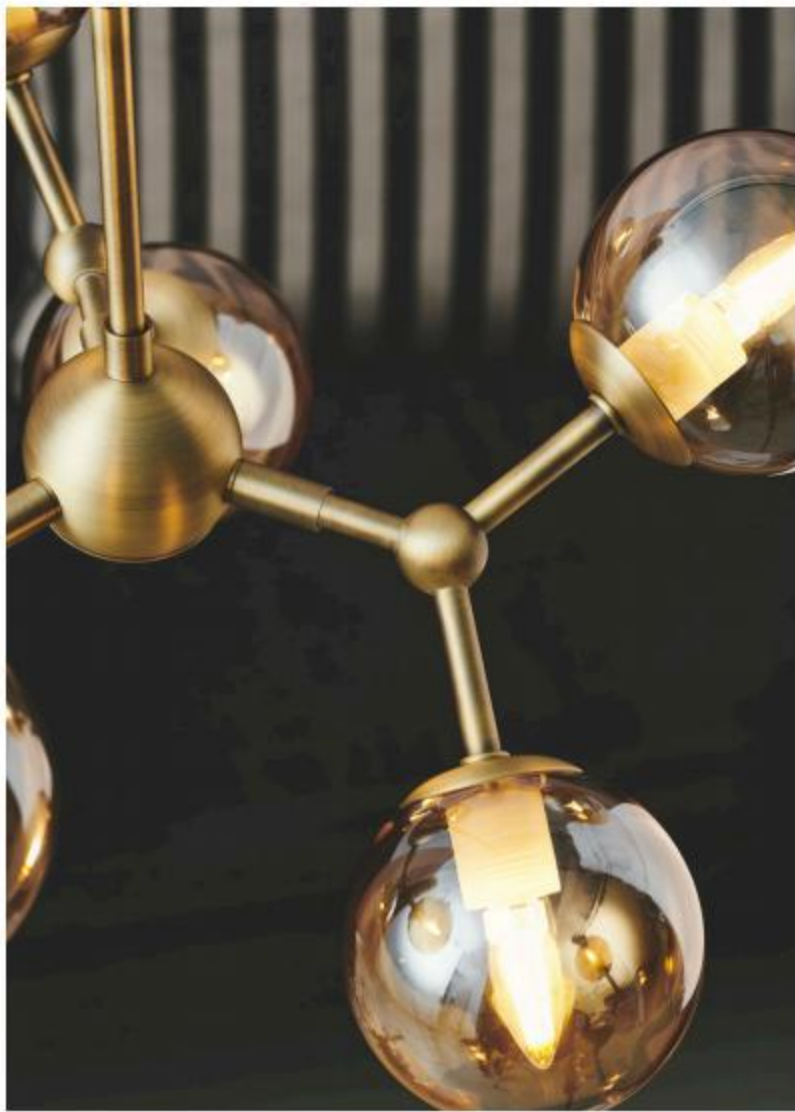

● Pearl black ● Antique copper

**ATOM**

*Designed by Emanuele Patton & Michael Waltersdorff*

**METROPOLE DELUXE**  
*Designed by Michael Waltersdorff*

**BUBBLES**

*Designed by Emanuele Patton & Michael Waltersdorff*