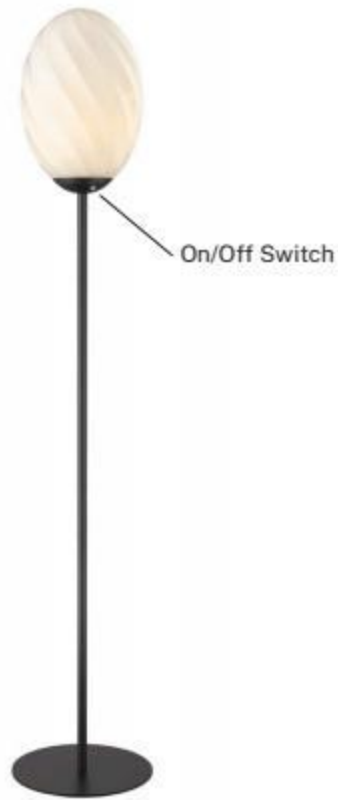

Twist floor lamp egg

Black

Art. 739486

Size: Ø25 cm, H145 cm
Material: Glass Ø25, metal
Color: Opal, black
Socket: E27, Max 40W, excl.
Cable: 200 cm textile