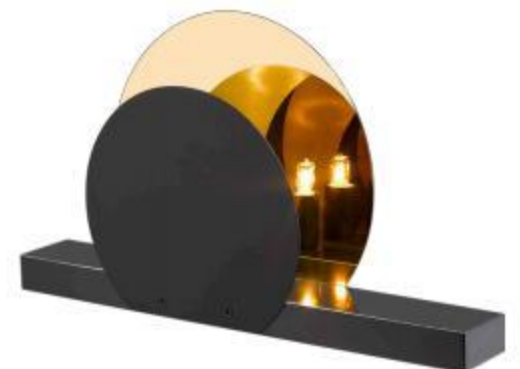

Marble Eclipse

Black

Art. 740482

Size: Ø25, H20 cm, L36cm
Material: Marble, metal
Color: Black
Socket: G9, Max 28W excl.
Cable: 200cm textile