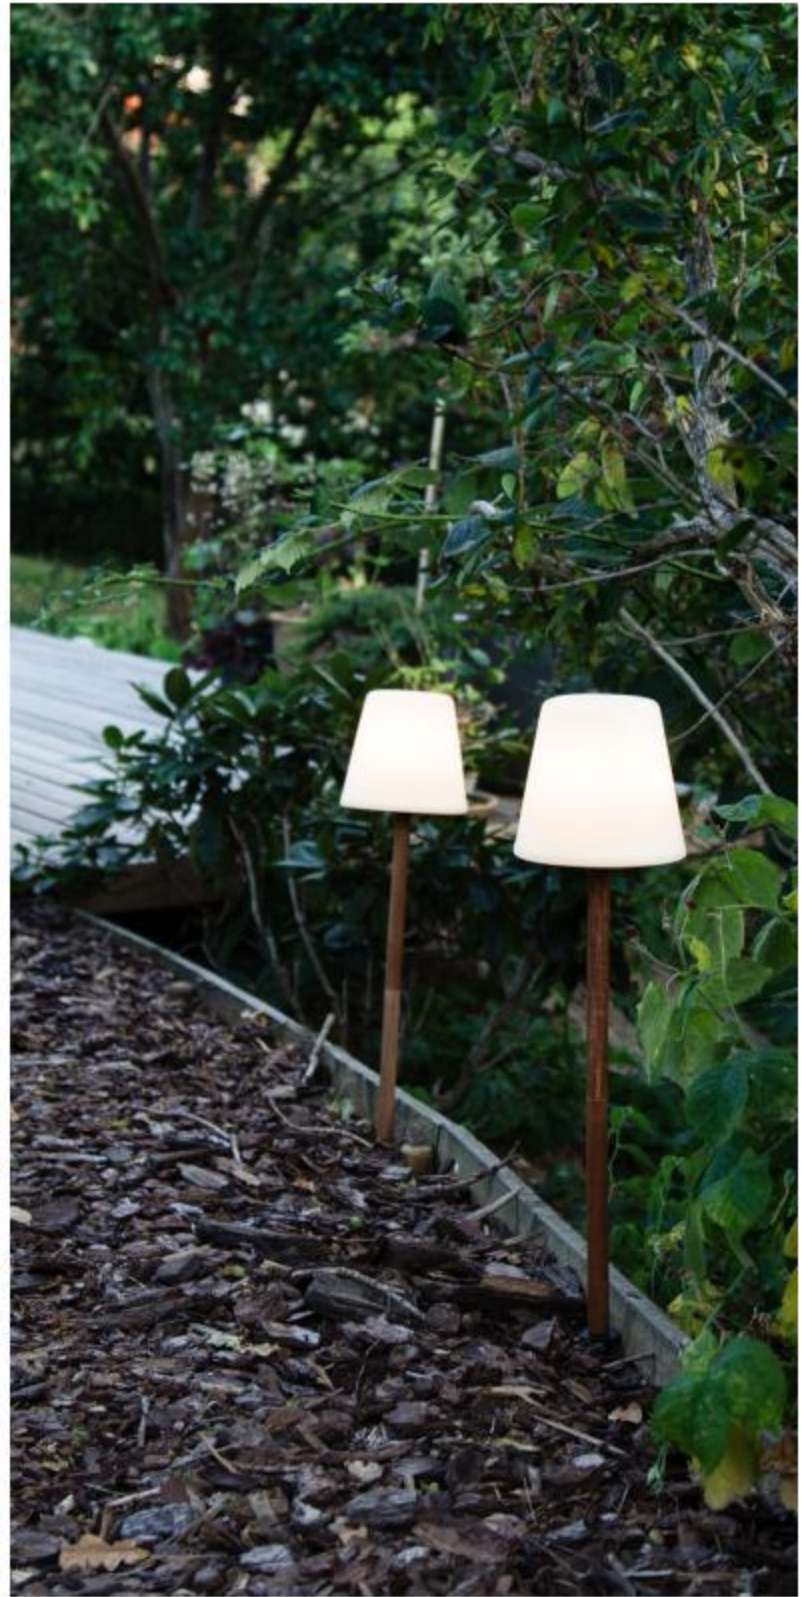

Northern Light (battery)

Northern IP44 Indoor/outdoor

Art. 800704

Size: Ø17 cm, H30 cm/ H90cm
Material: Wood, metal, ABS
Color: ABS/acacie wood
Socket: Built-in 2W LED, 3000 K / 1800 K
Cable: 200 cm
Extras: Rechargeable and including driver

Technical info

Lights for 10 hours

3 built-in functions

1. 1 - Full light 3000K
2. 2 - Dimmed light 3000K
3. 3 - Flame light 1800K

**Can be used as table
or spear lamp**