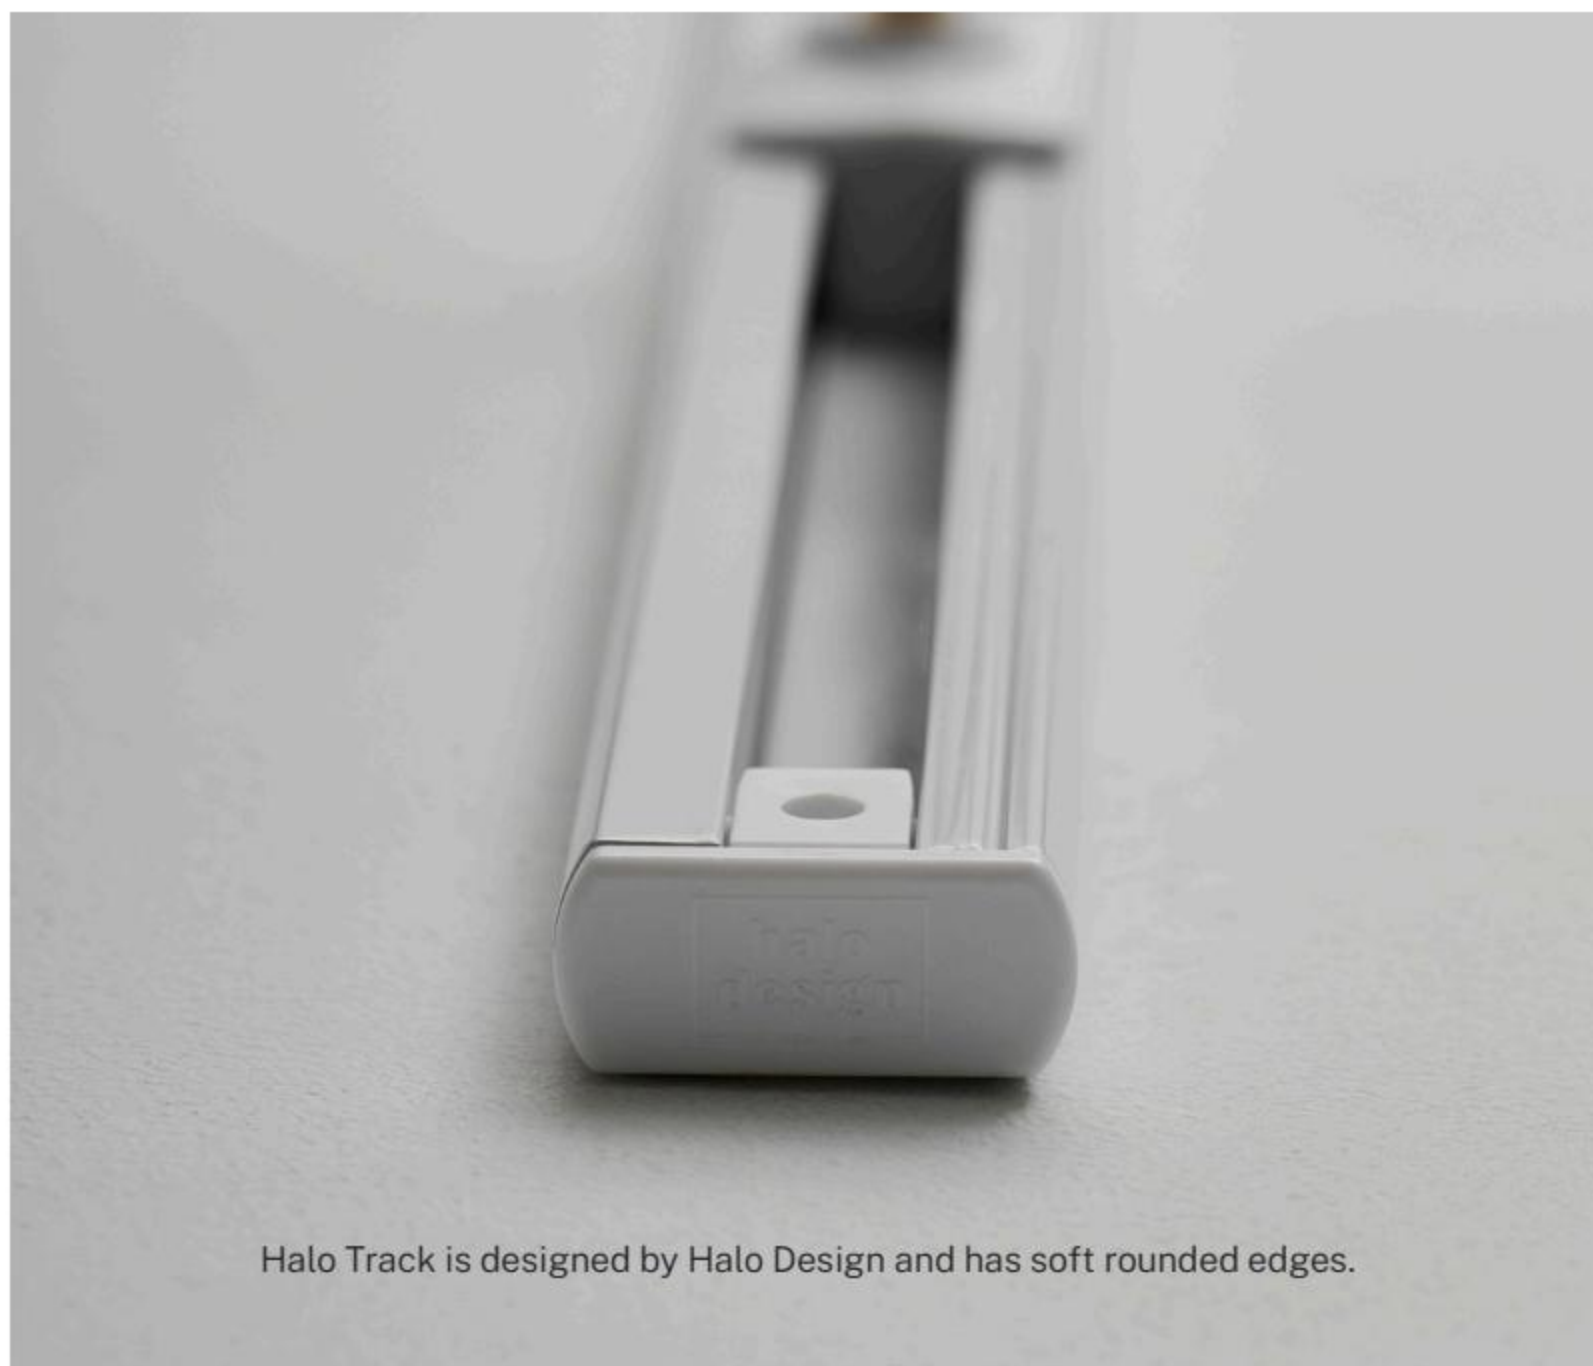

Halo Track 230V

Halo Track is designed by Halo Design and has soft rounded edges.