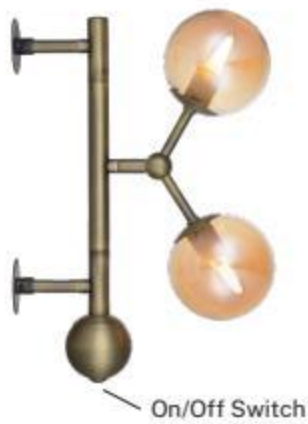

Atom wall
Amber/antique brass
Art. 740147

Size: Ø20, H33 cm
Material: Glass Ø10 cm, metal
Color: Amber, antique brass
Socket: 2 x G9, Max 28W excl.
Cable: 200 cm textile