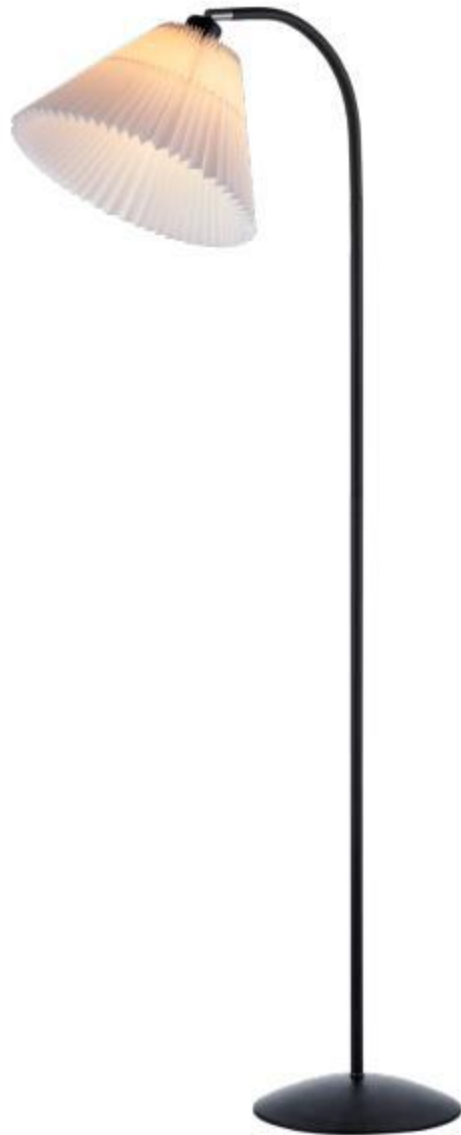

Medina floor lamp
White/black
Art. 716517