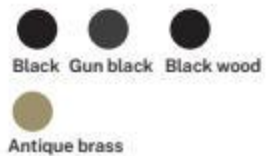

Black Gun black Black wood
Antique brass