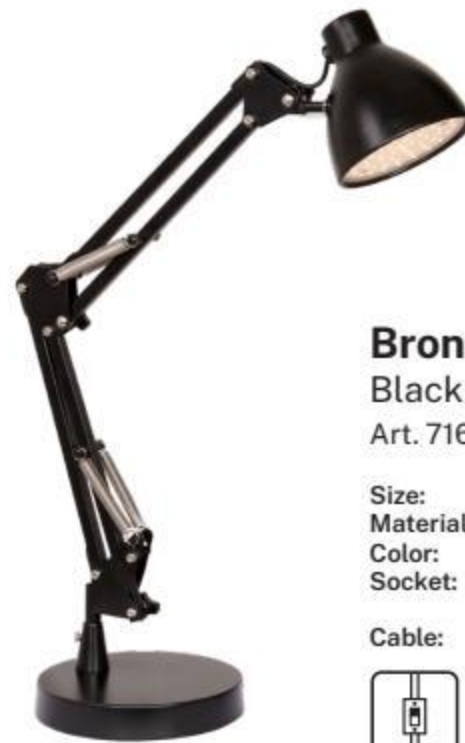

Bronx table lamp

Black

Art. 716173

Size: Ø10 cm, H40 cm
Material: Metal
Color: Black, chrome
Socket: Built-in 5W LED
400 lm, 3000 K
Cable: 150 cm plastic