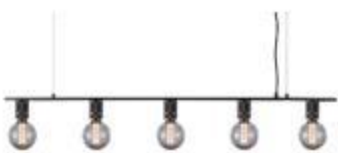

Pendants

NEW

Chandeliers

NEW

NEW